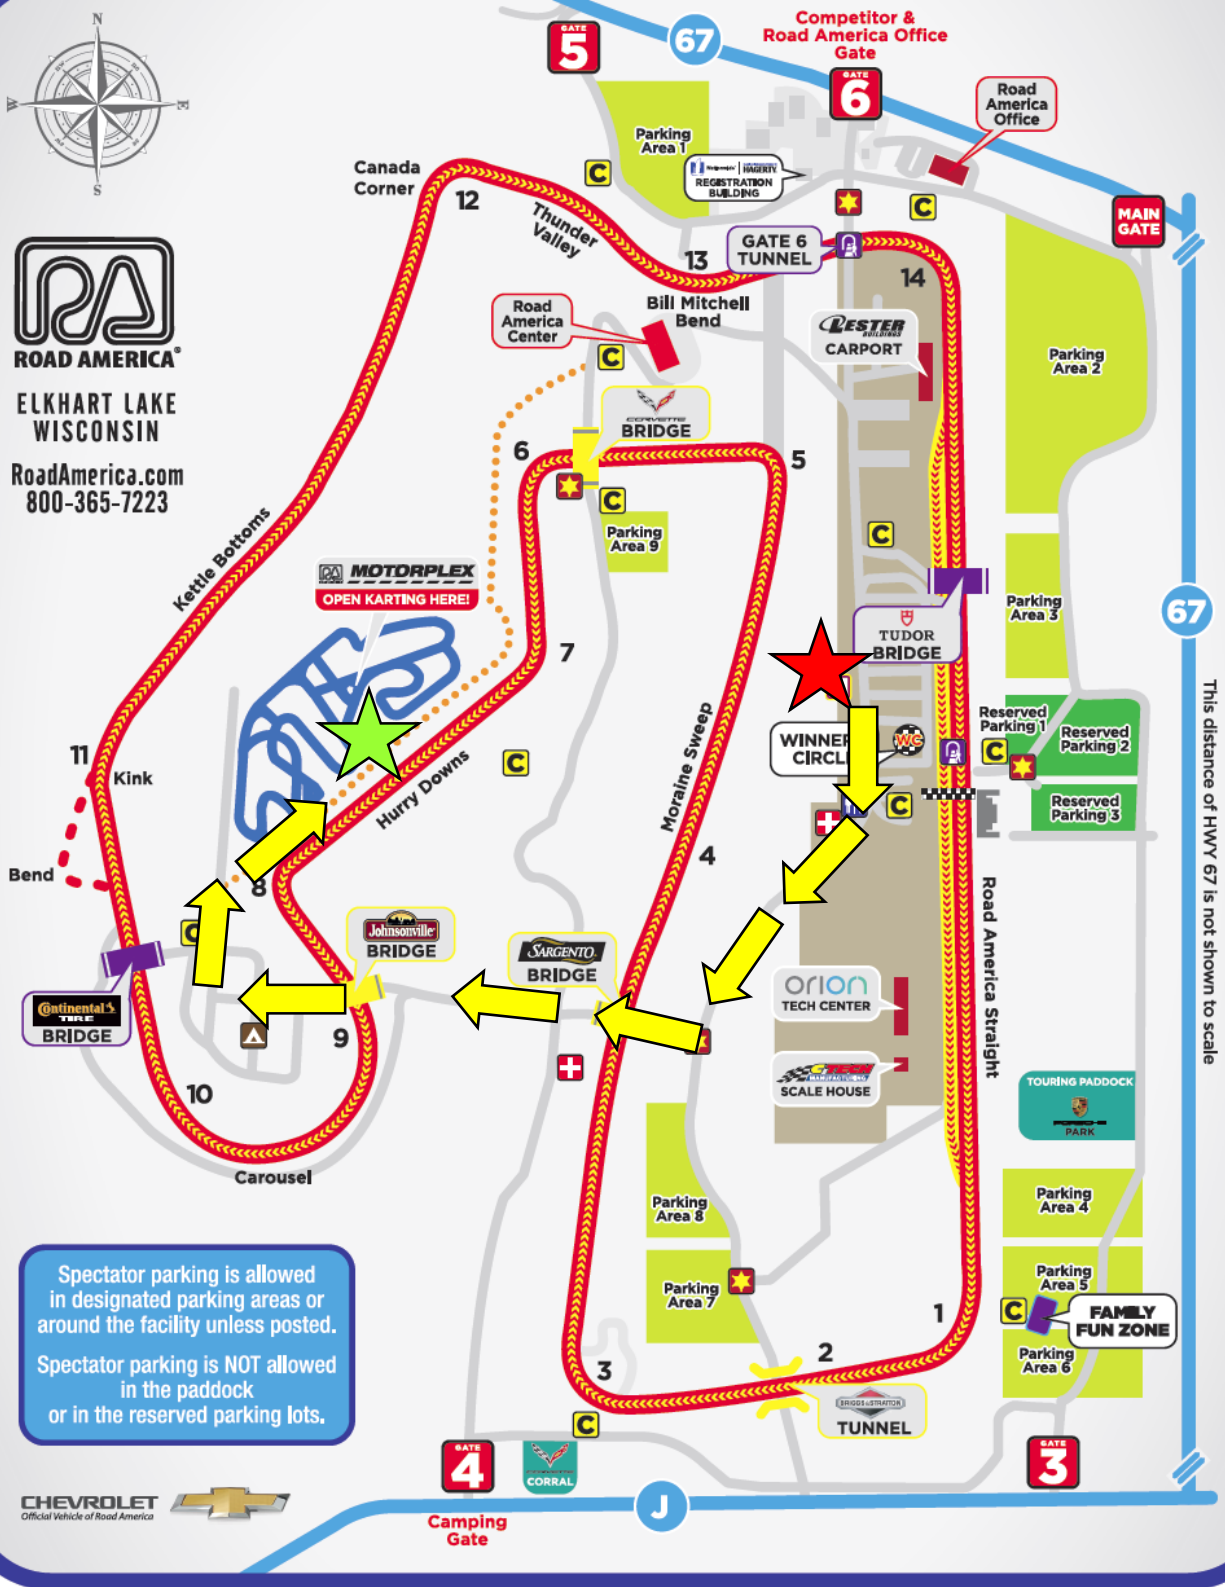

ELKHART LAKE WISCONSIN

RoadAmerica.com  
800-365-7223

Spectator parking is allowed in designated parking areas or around the facility unless posted. Spectator parking is NOT allowed in the paddock or in the reserved parking lots.

**LEGEND**

- Track
- Pit Lane
- Parking
- Paddock
- Car Corral
- Reserved Parking
- Spectator Gates
- Winner's Circle
- Pedestrian Bridge
- Pedestrian Tunnel
- Traffic Bridge
- Traffic Tunnel
- Security Point
- Concessions
- Paddock Shop
- Restrooms
- Medical
- Campground
- VIP / Media Tower
- Pedestrian Trail

Mazda Display & Owners' Lounge Location

Mazda Ride & Drive Location

Shuttle Pick-Up / Drop-Off & Route